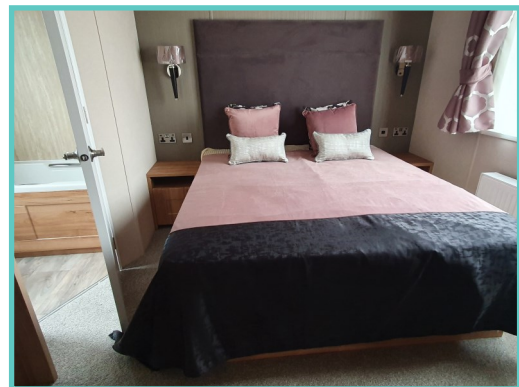

## PEMBERTON LANGTON LODGE

43ft x 14ft, 2 Bed, 6 Berth

**WAS ~~£129,995~~ NOW £109,995**

This brand new 2022 model is a fresh, exciting addition to the Pemberton range. The Langton brings together many of the features that we know homeowners are looking for. When you step inside you will immediately notice how spacious and light it feels. With raised ceiling heights to 8ft and the new lounge fan light window make this model feel like a true home. Comes fully furnished with integrated kitchen appliances, tv points in all bedrooms, traditional flame effect fire and ensuite with bath.