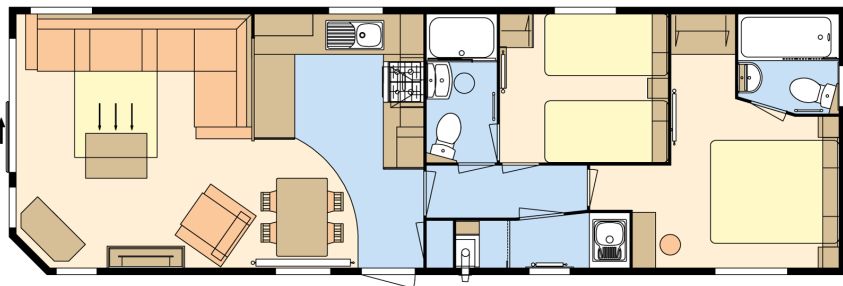

## Atlas Sherwood Lodge 3

40ft x 13ft, 2 bedrooms, 6 berth

**WAS ~~£75,000~~ NOW £69,995**

**MEGA  
SALE**

The Atlas Sherwood Lodge offers a variety of innovative modern features in a residential specification holiday home. Combined with lots of space and a utility room, makes this a popular choice for families and couples alike. The elegance of the lounge area continues into the bedrooms, which also benefit from a large amount of storage space. The model also boasts a vanity area and en-suite, which gives this lodge a truly international appeal. Decking will be included.