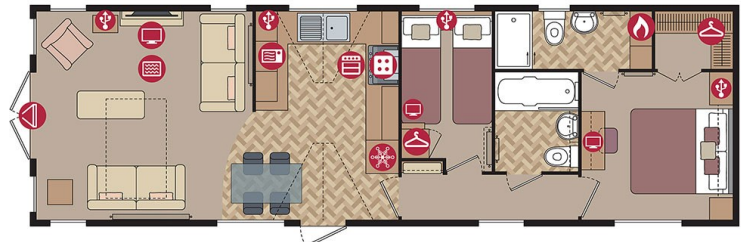

## Pemberton Serena Lodge

42ft x 13ft, 2 bed, 6 Berth

~~WAS £80,000~~ ono **NOW £70,000**

**MEGA  
SALE**

Serena 42ft x 13ft • 2 bedroom

This pre-owned Serena Lodge is in excellent condition and comes fully furnished with lots of stylish features. Double glazing, central heating, washing machine, dishwasher, microwave, around 8 years old.